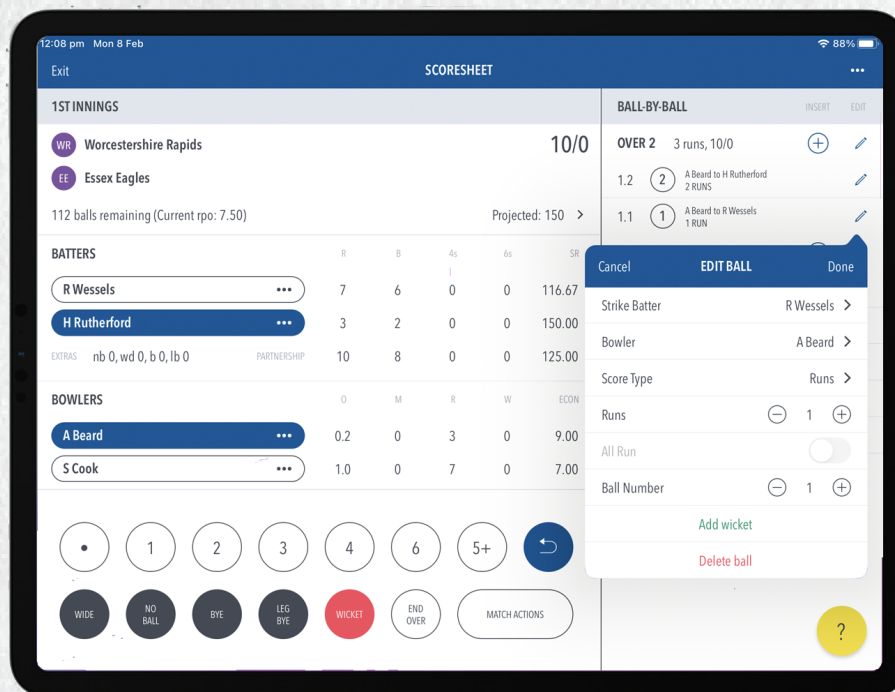

FROGBOX ENABLES CRICKET AT ANY LEVEL TO BECOME A PROFESSIONAL BROADCAST. CAPTURE AND LIVE STREAM ALL OF YOUR MATCHES WITH GRAPHICS POPULATED BY PLAY-CRICKET SCORER DATA, WHILE THE SYSTEM AUTOMATICALLY TAGS ALL OF YOUR HIGHLIGHTS FOR VIEWING AT ANY TIME.

InteractSport

WE'VE BEEN WORKING WITH THE ECB AND OTHER LEADING BODIES AROUND THE WORLD TO RE-IMAGINE THE MATCH DAY EXPERIENCE FOR CRICKET.

OUR LEADING MATCH DAY PRODUCTS

SET UP

SCORE

WATCH

**COMPLETELY INTEGRATED WITH ECB'S PLAY-CRICKET PLATFORM,
SIMPLY SET UP YOUR PORTABLE FROGBOX KIT ON MATCH DAY AND
SCORE THE MATCH USING PLAY-CRICKET SCORER. YOUR FANS FROM
ANYWHERE IN THE WORLD CAN TUNE IN ON PLAY-CRICKET LIVE
EITHER IN REAL TIME OR AT A LATER DATE.**

THE KIT

WATCH HOW EASY IT IS TO SET UP

-  CAMCORDER
-  4.5 METRE MAST FOR ELEVATION
-  REMOTE PAN & TILT HEAD
-  AUTOMATED VIDEO ENCODER
-  7 INCH LED VIDEO VIEWER
-  20 HOUR RECHARGABLE BATTERY
-  ALL REQUIRED CABLES
-  SECURE CARRY CASE