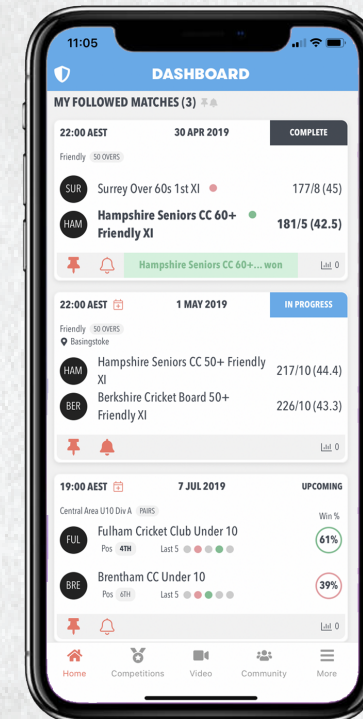

FROGBOX ENABLES CRICKET AT ANY LEVEL TO BECOME A PROFESSIONAL BROADCAST. CAPTURE AND LIVE STREAM ALL OF YOUR MATCHES WITH GRAPHICS POPULATED BY PLAY-CRICKET SCORER DATA, WHILE THE SYSTEM AUTOMATICALLY TAGS ALL OF YOUR HIGHLIGHTS FOR VIEWING AT ANY TIME.

InteractSport

WE'VE BEEN WORKING WITH THE ECB AND OTHER LEADING BODIES AROUND THE WORLD TO RE-IMAGINE THE MATCH DAY EXPERIENCE FOR CRICKET.

OUR LEADING MATCH DAY PRODUCTS

SET UP

SCORE

WATCH

**COMPLETELY INTEGRATED WITH ECB'S PLAY-CRICKET PLATFORM,
SIMPLY SET UP YOUR PORTABLE FROGBOX KIT ON MATCH DAY AND
SCORE THE MATCH USING PLAY-CRICKET SCORER. YOUR FANS FROM
ANYWHERE IN THE WORLD CAN TUNE IN ON PLAY-CRICKET LIVE
EITHER IN REAL TIME OR AT A LATER DATE.**

THE KIT

WATCH HOW EASY IT IS TO SET UP

-  CAMCORDER
-  4.5 METRE MAST FOR ELEVATION
-  REMOTE PAN & TILT HEAD
-  AUTOMATED VIDEO ENCODER
-  7 INCH LED VIDEO VIEWER
-  20 HOUR RECHARGABLE BATTERY
-  ALL REQUIRED CABLES
-  SECURE CARRY CASE

Frog Box

IX

CLUB OR SPONSOR WATERMARK

INTEGRATED WITH PLAY-CRICKET SCORER FOR REAL TIME GRAPHICS UPDATES

	▶ A ONYON	51	45	LCC v GCC	80/2 (18)	D FREEMAN	2-20 4	
	R COOK	4	6					

FROGBOX USES THE SCORING DATA TO AUTOMATICALLY UPDATE THE GRAPHICS ON STREAM.